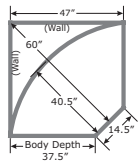

73C-326  
CORNER UNIT  
39" H X 64.5" W X 37.5" D

73D-326  
LEFT ARM SITTING SOFA  
39" H X 58" W X 38.5" D

73E-326  
RIGHT ARM SITTING SOFA  
39" H X 58" W X 38.5" D

73M-326  
ARMLESS MIDDLE  
39" H X 23.5" W X 38.5" D

Choose an arrangement shown below or create the one that suits your home.

73E-326, 73C-326, 73D-326

73E-326  
RIGHT ARM SITTING SOFA  
39" H X 58" W X 38.5" D

73M-326  
ARMLESS MIDDLE  
39" H X 23.5" W X 38.5" D

73D-326  
LEFT ARM SITTING SOFA  
39" H X 58" W X 38.5" D

73C-326  
CORNER UNIT  
39" H X 64.5" W X 37.5" D

La-Z-Boy products are hand-crafted and variations from standard dimensions and appearance can occur.