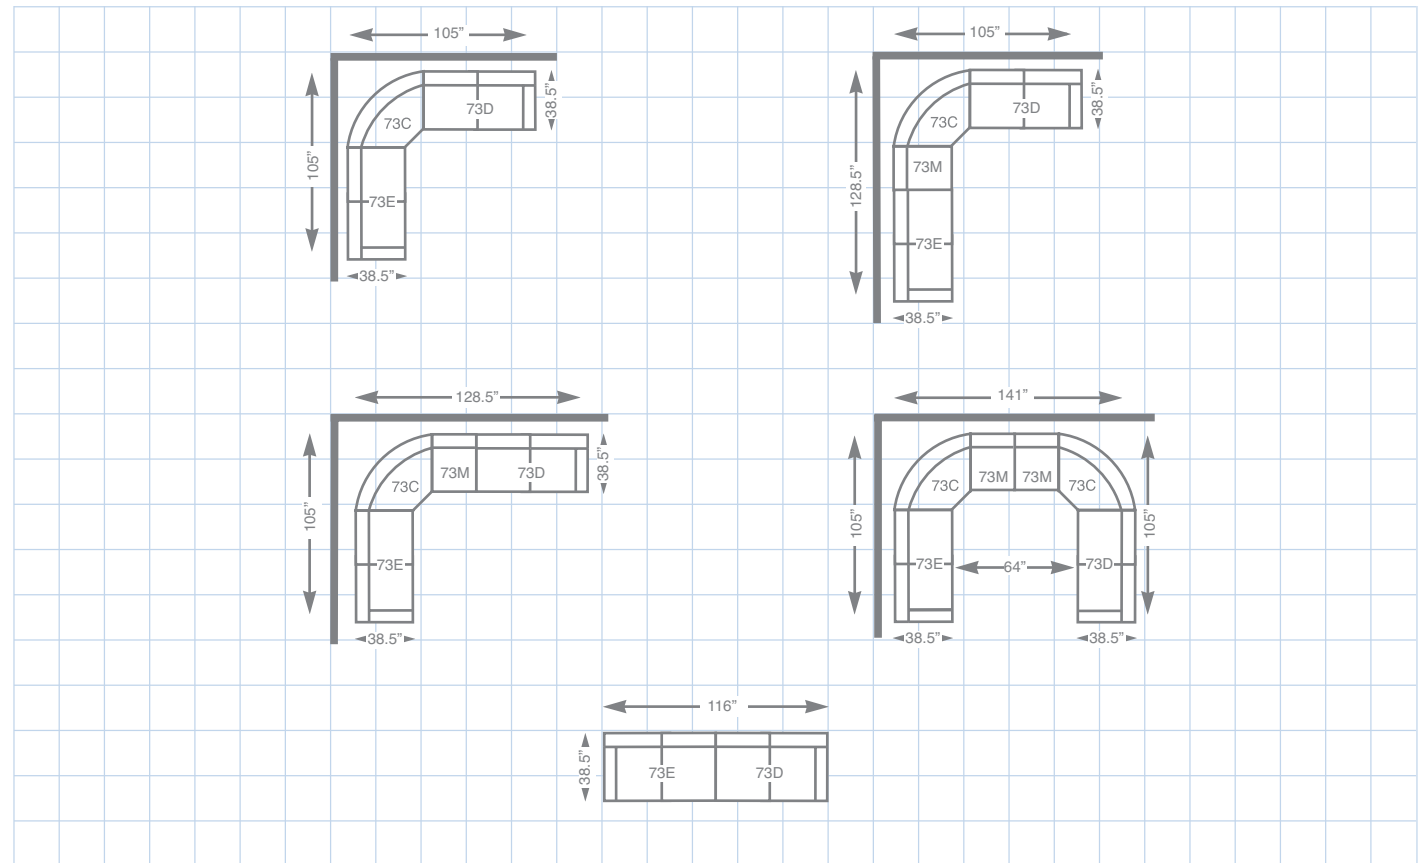

73C-326  
CORNER UNIT  
39" H X 64.5" W X 37.5" D

73D-326  
LEFT ARM SITTING SOFA  
39" H X 58" W X 38.5" D

73E-326  
RIGHT ARM SITTING SOFA  
39" H X 58" W X 38.5" D

73M-326  
ARMLESS MIDDLE  
39" H X 23.5" W X 38.5" D

Choose an arrangement shown below or create the one that suits your home.

73E-326, 73C-326, 73D-326

73E-326  
RIGHT ARM SITTING SOFA  
39" H X 58" W X 38.5" D

73M-326  
ARMLESS MIDDLE  
39" H X 23.5" W X 38.5" D

73D-326  
LEFT ARM SITTING SOFA  
39" H X 58" W X 38.5" D

73C-326  
CORNER UNIT  
39" H X 64.5" W X 37.5" D

La-Z-Boy products are hand-crafted and variations from standard dimensions and appearance can occur.