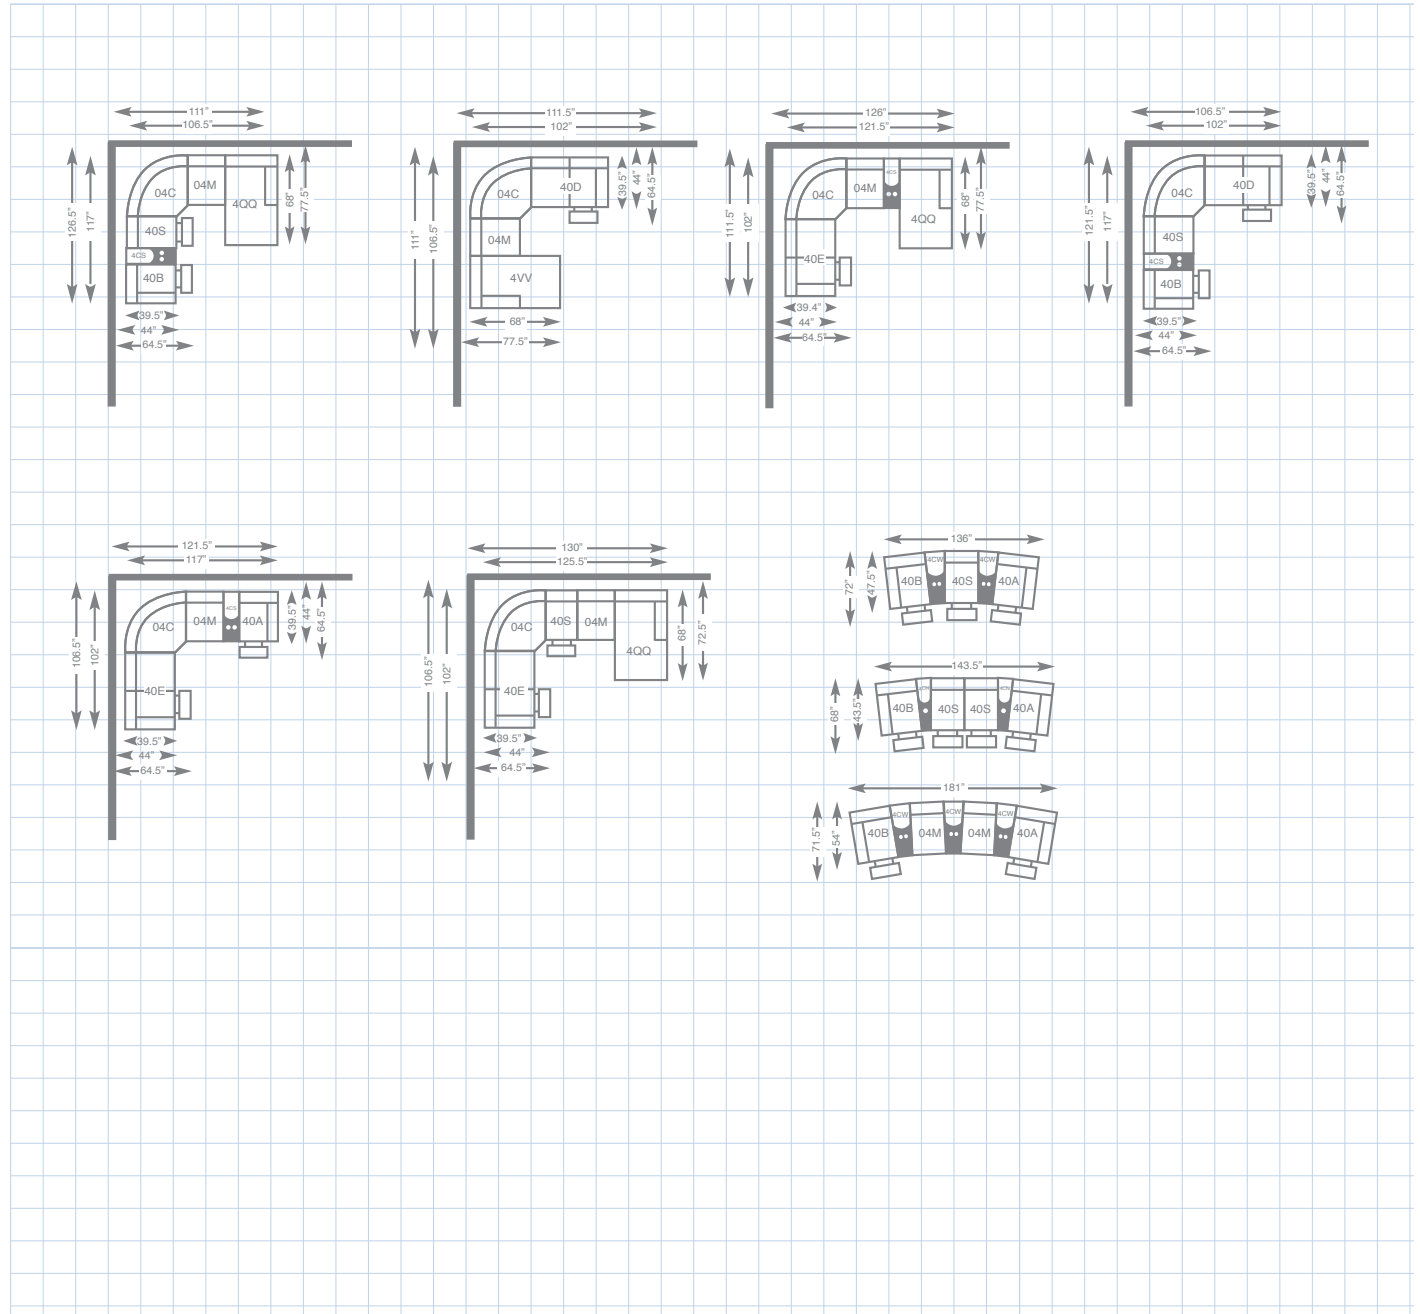

4CS-521  
STORAGE CONSOLE  
34.5" H x 15.5" W x 38.5" D

4CW-521  
WEDGE CONSOLE  
34.5" H x 23.5" W x 36.5" D

40A / 4AP-521  
NON-POWER / POWER  
LEFT-ARM SITTING RECLINER  
41.5" H x 33" W x 39.5" D

40B / 4BP-521  
NON-POWER / POWER  
RIGHT-ARM SITTING RECLINER  
41.5" H x 33" W x 39.5" D

Connect with us

Plan the room you've always  
dreamed of with our 3D room  
planner at [lzb3d.com](http://lzb3d.com)

La-Z-Boy products are hand-crafted and variations from  
standard dimensions and appearance can occur.