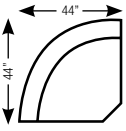

4EP-521 POWER  
40E-521 NON-POWER  
RIGHT ARM SITTING RECLINING LOVESEAT

04C-521  
CORNER UNIT

04M-521 NON-RECLINING  
40S-521 RECLINING  
4SP-521 **POWER** RECLINE  
ARMLESS MIDDLE

4QQ-521  
LEFT ARM SITTING RECLINING CHAISE

4VV-521  
RIGHT ARM SITTING RECLINING CHAISE

4CN-521  
NARROW WEDGE CONSOLE

4CS-521  
STORAGE CONSOLE

4CW-521  
WEDGE CONSOLE

Choose an arrangement shown below or create the one that suits your home.

4DP-521 / 40D-521  
POWER / NON-POWER  
LEFT ARM SITTING  
RECLINING LOVESEAT  
41.5" H x 56.5" W x 39.5" D

4EP-521 / 40E-521  
POWER / NON-POWER  
RIGHT ARM SITTING  
RECLINING LOVESEAT  
41.5" H x 56.5" W x 39.5" D

04C-521  
CORNER UNIT  
41.5" H x 61" W x 39" D

04M / 40S / 4SP-494  
ARMLESS MIDDLE / ARMLESS RECLINER /  
POWER ARMLESS RECLINER  
41.5" H x 23.5" W x 39.5" D