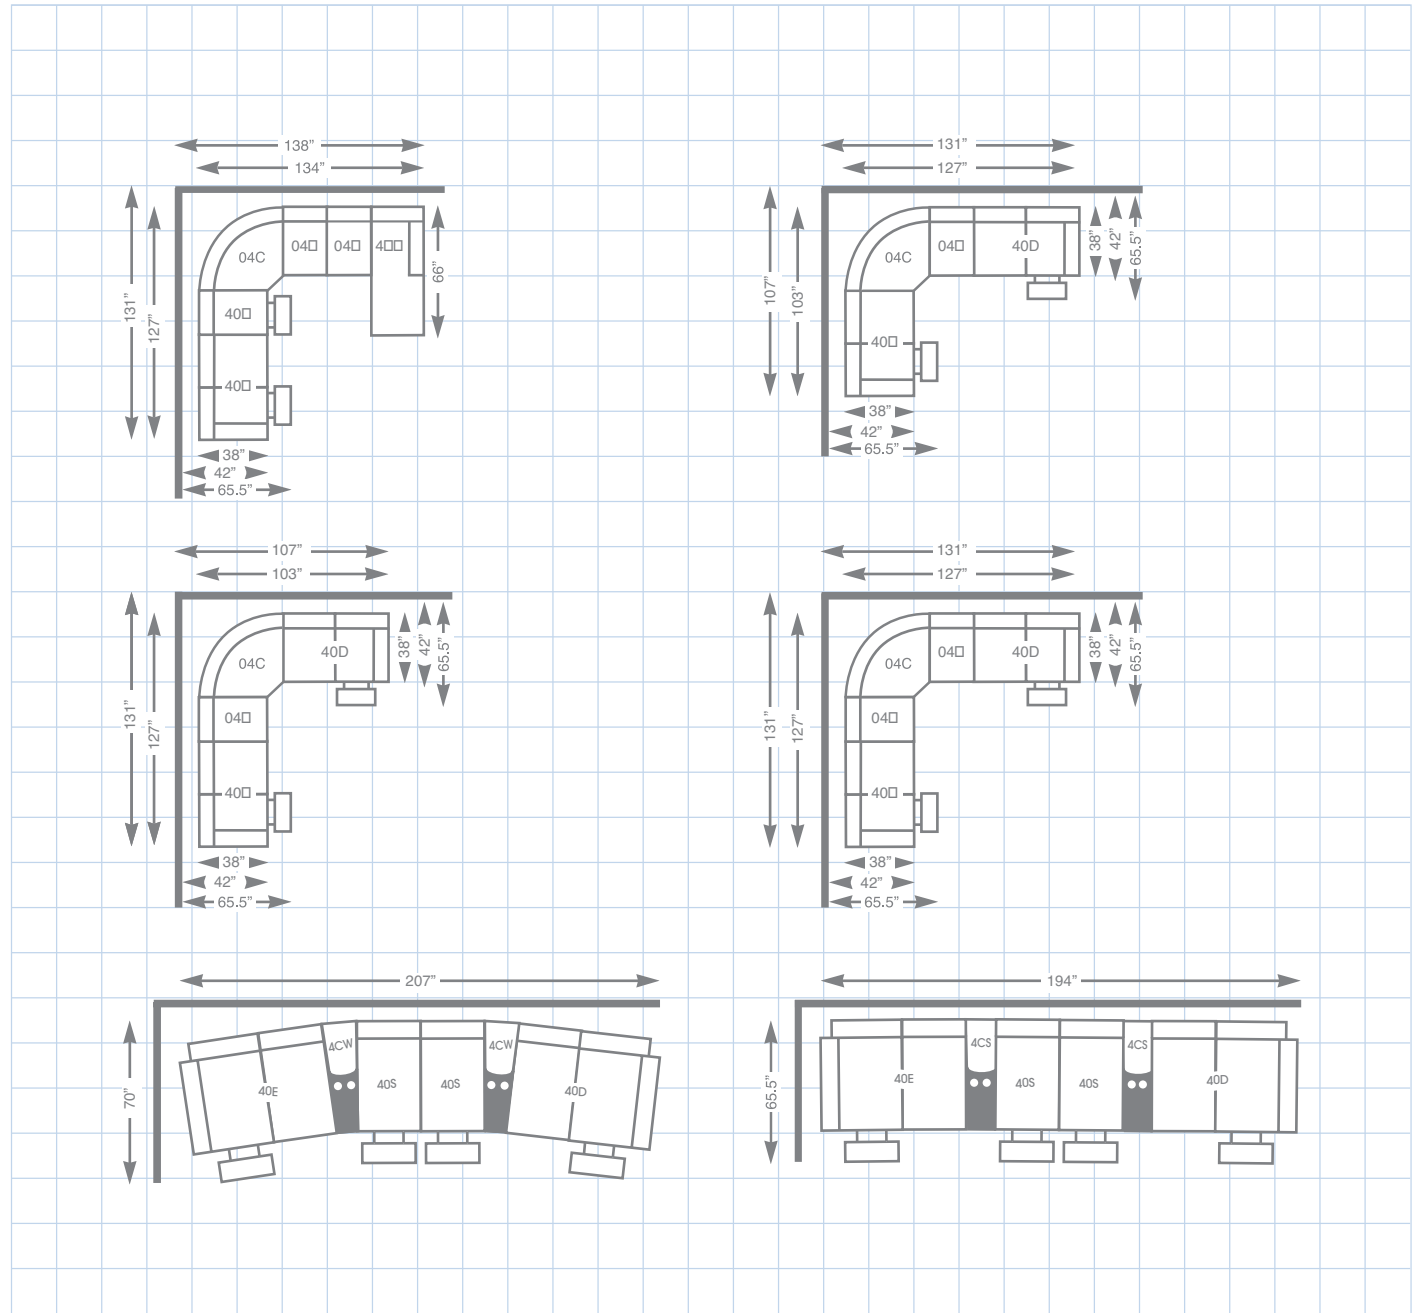

04C-377
CORNER UNIT

40D-377 or 4DP-377 (POWER)
LEFT ARM SITTING RECLINER
with ARMLESS MIDDLE

40E-377 or 4EP-377 (POWER)
RIGHT ARM SITTING RECLINER
with ARMLESS MIDDLE

40M-377 ARMLESS MIDDLE
40S-377 ARMLESS RECLINER
4SP-377 ARMLESS (POWER)

40E-377 NON-POWER
4EP-377 POWER
RIGHT ARM SITTING RECLINER
with ARMLESS MIDDLE
40" H x 57" W x 38" D

04C-377
CORNER UNIT
40" H x 60" W x 38" D

04M-377
ARMLESS MIDDLE
40" H x 24" W x 38" D

40S-377
ARMLESS RECLINER
40" H x 24" W x 38" D

40Q-377
LEFT ARM SITTING CHAISE
40" H x 40" W x 66" D

40V-377
RIGHT ARM SITTING CHAISE
40" H x 40" W x 66" D

4CN-377
NARROW
WEDGE CONSOLE
34.5" H x 15.5" W x 37.5" D

4CS-377
STORAGE CONSOLE
34.5" H x 15.5" W x 38.5" D

4CW-377
WEDGE CONSOLE
34.5" H x 23.5" W x 36.5" D

La-Z-Boy products are hand-crafted and variations from standard dimensions and appearance can occur.