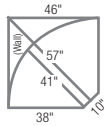

04C-377
CORNER UNIT

40D-377 or 4DP-377 (POWER)
LEFT ARM SITTING RECLINER
with ARMLESS MIDDLE

40E-377 or 4EP-377 (POWER)
RIGHT ARM SITTING RECLINER
with ARMLESS MIDDLE

40M-377 ARMLESS MIDDLE
40S-377 ARMLESS RECLINER
4SP-377 ARMLESS (POWER)

480-377 or 48P-377 (POWER)
FULL RECLINING LOVESEAT

010-377
RECLINA-ROCKER® RECLINER

Choose an arrangement shown below or create the one that suits your home.

40D-377 NON-POWER
4DP-377 POWER
LEFT ARM SITTING RECLINER
with ARMLESS MIDDLE
40" H x 57" W x 38" D

40E-377 NON-POWER
4EP-377 POWER
RIGHT ARM SITTING RECLINER
with ARMLESS MIDDLE
40" H x 57" W x 38" D

04C-377
CORNER UNIT
40" H x 60" W x 38" D

04M-377
ARMLESS MIDDLE
40" H x 24" W x 38" D

40S-377
ARMLESS RECLINER
40" H x 24" W x 38" D

4CW-377
WEDGE CONSOLE
34.5" H x 23.5" W x 36.5" D

La-Z-Boy products are hand-crafted and variations from standard dimensions and appearance can occur.